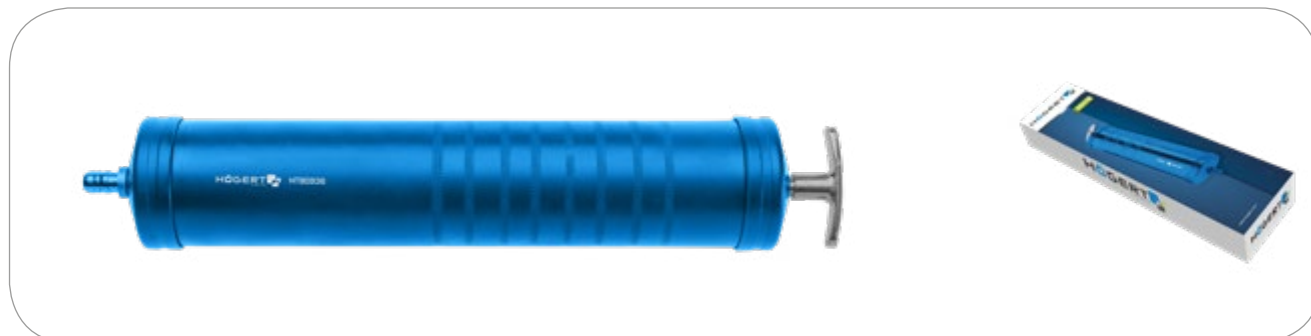

PRODUCT INFORMATION SHEET

500-ml suction syringe

Product description

Manual suction syringe. Designed for quick drying or filling with oil or other anti-corrosion liquid.

Characteristics

- perfect for applications in places hard to reach, such as gearboxes or driving axles;
- 280 mm igelit hose.