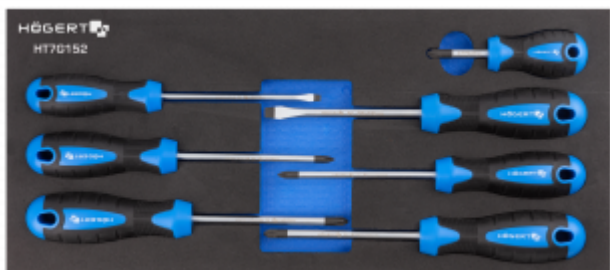

### Screwdriver set 7 pcs.

#### Opis Produktu

Insert for tool cabinets with flat, Phillips and Pozidrive profiled screwdrivers. A set of selected tools necessary in the tool cabinet of every professional.

#### Charakterystyka

- made of high quality S2 alloy steel;
- durable, resistant to deformation;
- magnetic tip facilitating work;
- two-component handle, with a specially formed anti-slip surface, increasing the tightening force;
- EVA technical foam makes it possible to keep the workplace in order, ensuring easy and convenient access to frequently used tools.

Set includes:

SL flat screwdrivers

4 x 100 mm - HT1S004, 6x100 mm - HT1S012

Phillips profiled screwdrivers

PH2 38 mm - HT1S028, PH1 100 mm - HT1S024, PH2 100 mm - HT1S029

PZ Phillips profiled screwdrivers

PZ1 100 mm - HT1S041, PZ2 100 mm - HT1S042